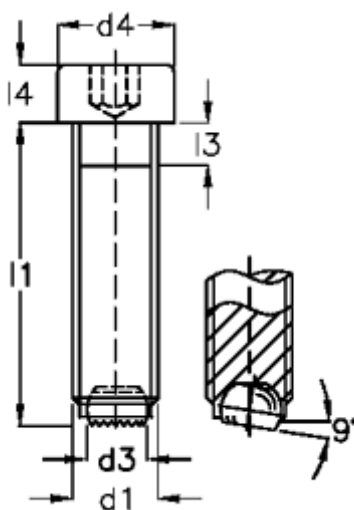

Article number: 2092762711C

Description: E+G Screws with ball  
GN 606-M6-40-VRN

## Measures

d1	= M6
d2	= 4.0
d3	= 3.2
d4	= 10
Internal hexagon	= 5.0
l1	= 40
l2	= 3.0
l3	= 6